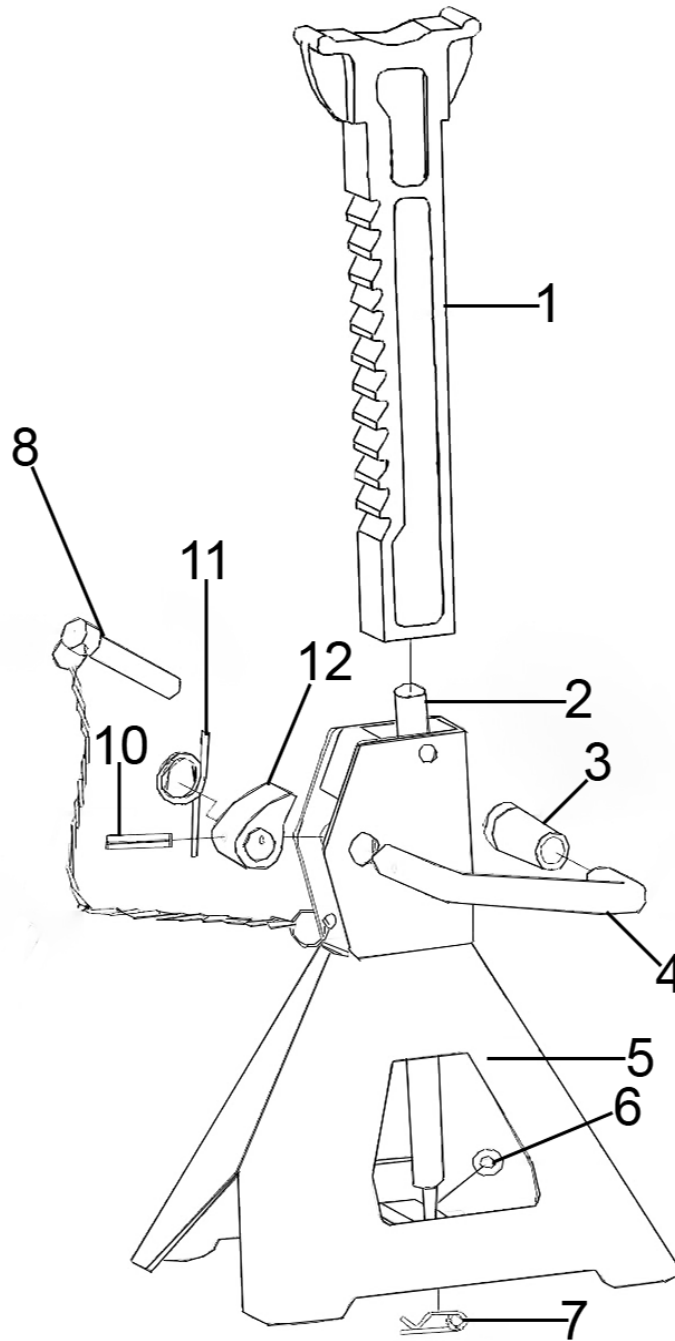

Parts Information:
**Auto Rise Ratchet Axle Stands (Pair) 3
 Tonne Capacity per Stand
 Model No: AAS3000**

Item	Part No.	Description	Qty
1	AAS3000.01	Centre Support	2
2	AAS3000.02	Gas Strut 405mm	2
3	AAS3000.03	Locking Lever Grip	2
4	AAS3000.04	Locking Lever	2
5	AAS3000.05	Base Frame	2
6	AAS3000.06	Washer	2

Item	Part No.	Description	Qty
7	AAS3000.07	R-Pin	2
8	AAS3000.08+09	Pin & Chain Assembly	2
10	AAS3000.10	Spring Pin M5 x 30mm	2
11	AAS3000.11	Pawl Spring Dia 24mm	2
12	AAS3000.12	Pawl	2

NOTE: It is our policy to continually improve products and as such we reserve the right to alter data, specifications and component parts without prior notice. There may be alternative versions of this product, please contact us should you require this information.